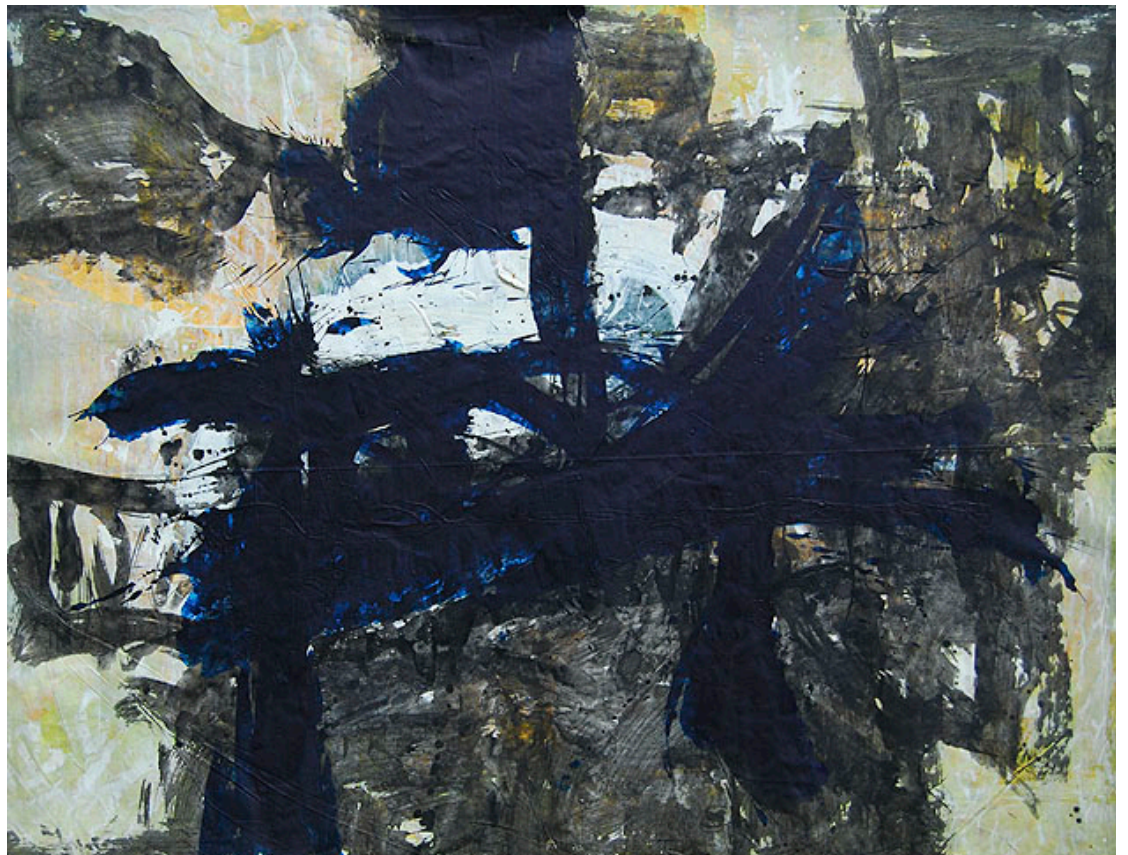

# Blue Horse Indigo Pony

*a collection of paired works by*

DOUG HAYS Sculptor and Painter BRENDA HEIM

*Blue Horse*, 6' Temper colored steel

*Indigo Pony*, 6' x 4'8" Acrylic, india ink, canvas