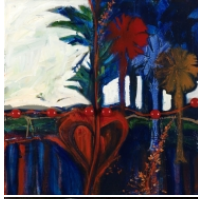

Aleli Egues - 2

Jesus Rivera - 6