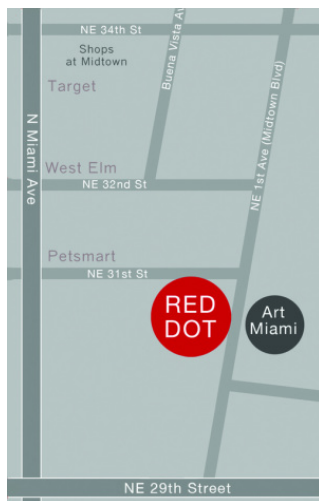

Admission:

Day Pass: \$15.00
 Week Pass: \$25.00
 Tickets may be purchased on site

Location:

3011 NE 1st AVE at the corner of NE 31st ST in
 Midtown Miami, directly across from Art Miami

We suggest parking at the Shops at Midtown Miami garage
 on N. Miami AVE and 34th ST.